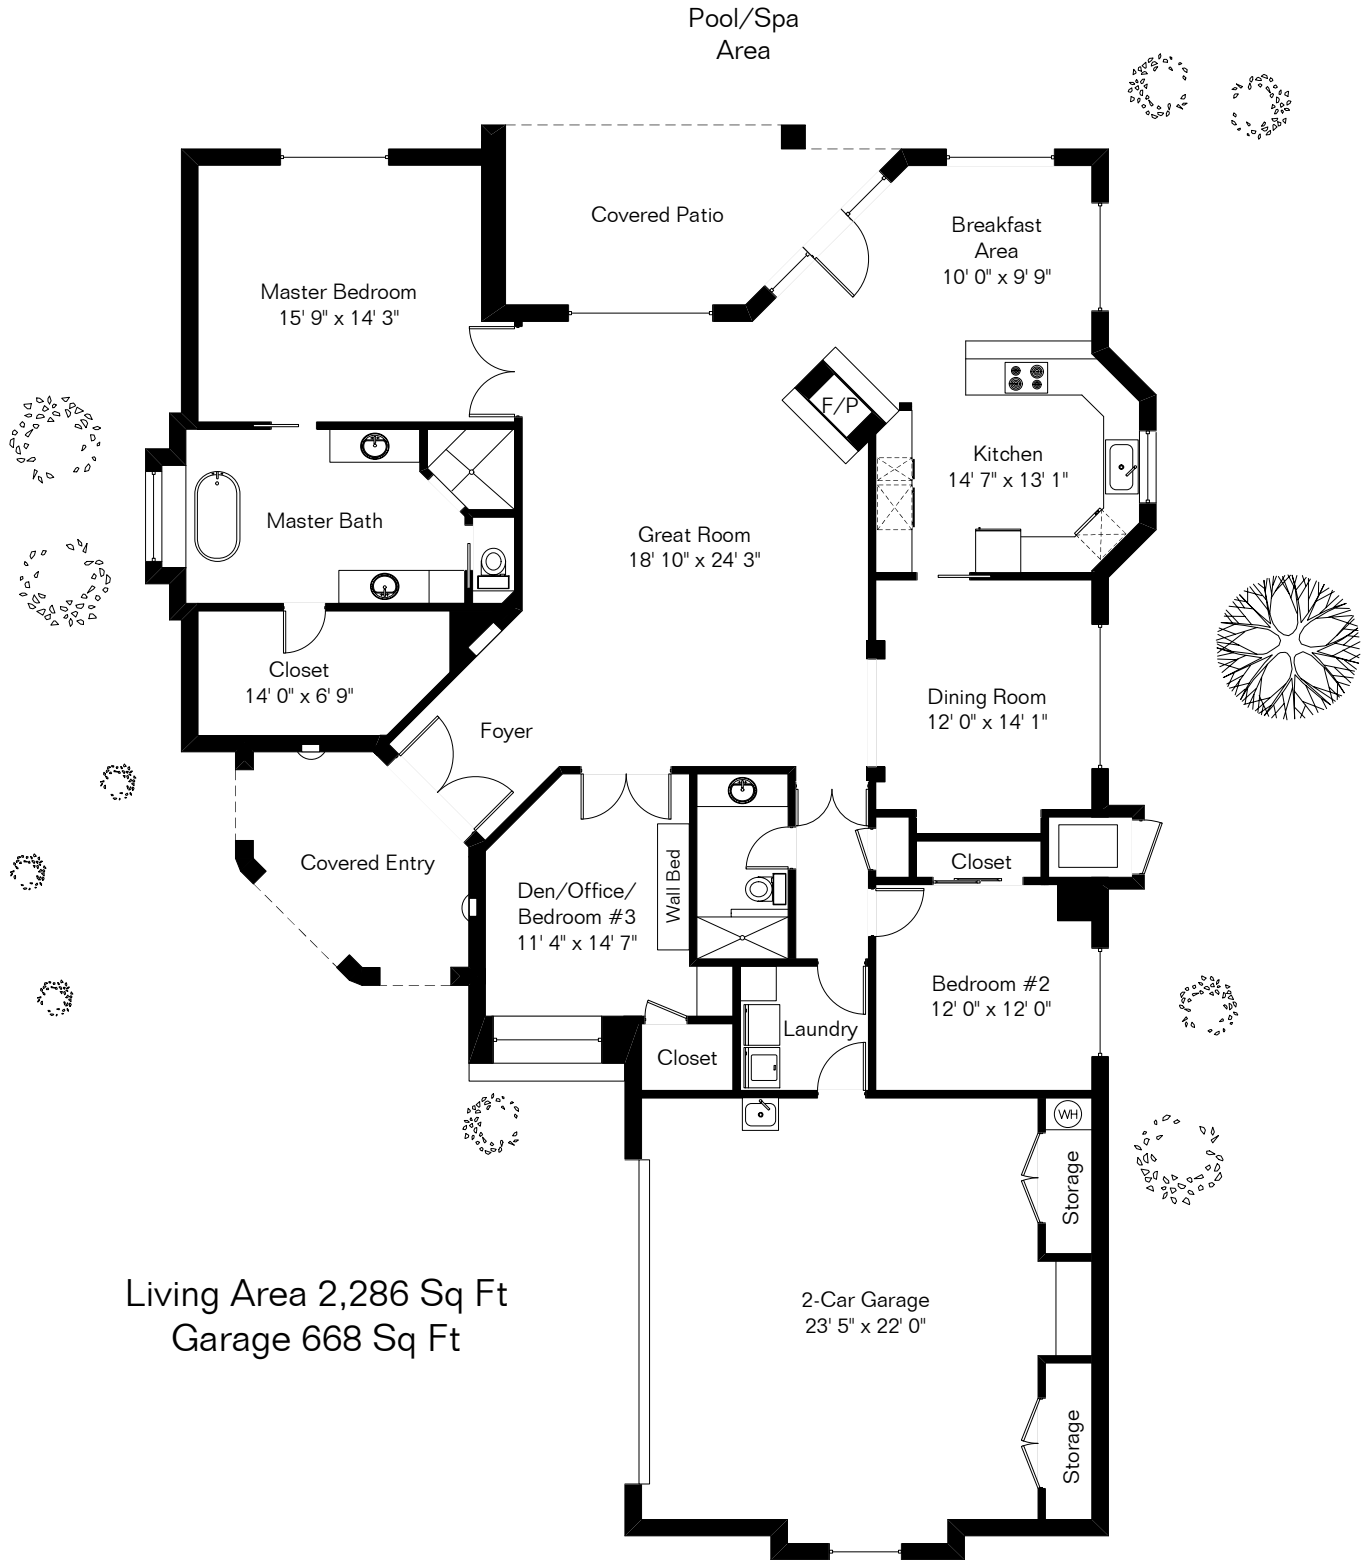

The square footages and room size information are deemed to be reliable but are not guaranteed and should be independently verified. This drawing is for marketing purposes only.

6386 N Desert Wind Circle

Site Visit May 2022

0 ft. 6 ft. 10 ft. 20 ft.

Copyright 2022 Floor Plans First! LLC
All Rights Reserved.

Floor Plans First!
See the Floor Plan First!

FloorPlansFirst.com
(520) 881-1500